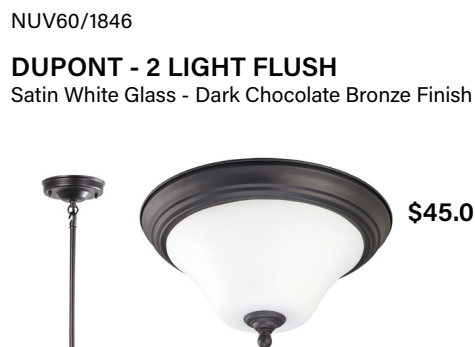

\$69.20

NUV60/1829
DUPONT - 1 LIGHT HANGING DOME
Satin White Glass - Brushed Nickel Finish

\$51.98

NUV60/1831
DUPONT - 1 LIGHT MINI PENDANT
 Satin White Glass - Brushed Nickel Finish

\$37.86

NUV60/1832
DUPONT - 1 LIGHT VANITY
 Satin White Glass - Brushed Nickel Finish

\$25.98

NUV60/1833
DUPONT - 2 LIGHT VANITY
 Satin White Glass - Brushed Nickel Finish

\$49.24

NUV60/1834
DUPONT - 3 LIGHT VANITY
 Satin White Glass - Brushed Nickel Finish

\$72.08

NUV60/1835
DUPONT - 4 LIGHT VANITY
 Satin White Glass - Brushed Nickel Finish

\$96.70

NUV60/1842
DUPONT - 5 LIGHT CHANDELIER
 Satin White Glass - Dark Chocolate Bronze Finish

\$117.78

NUV60/1843
DUPONT - 9 LIGHT 2 TIER CHANDELIER
 Satin White Glass - Dark Chocolate Bronze

\$196.98

NUV60/1846
DUPONT - 2 LIGHT FLUSH
 Satin White Glass - Dark Chocolate Bronze Finish

\$45.09

NUV60/1848
DUPONT - 3 LIGHT PENDANT
 Satin White Glass - Dark Chocolate Bronze Finish

\$67.48

NUV60/1849
DUPONT - 1 LIGHT HANGING DOME
 Satin White Glass - Dark Chocolate Bronze Finish

\$50.97

NUV60/1851
DUPONT - 1 LIGHT MINI PENDANT
 Satin White Glass - Dark Chocolate Bronze Finish